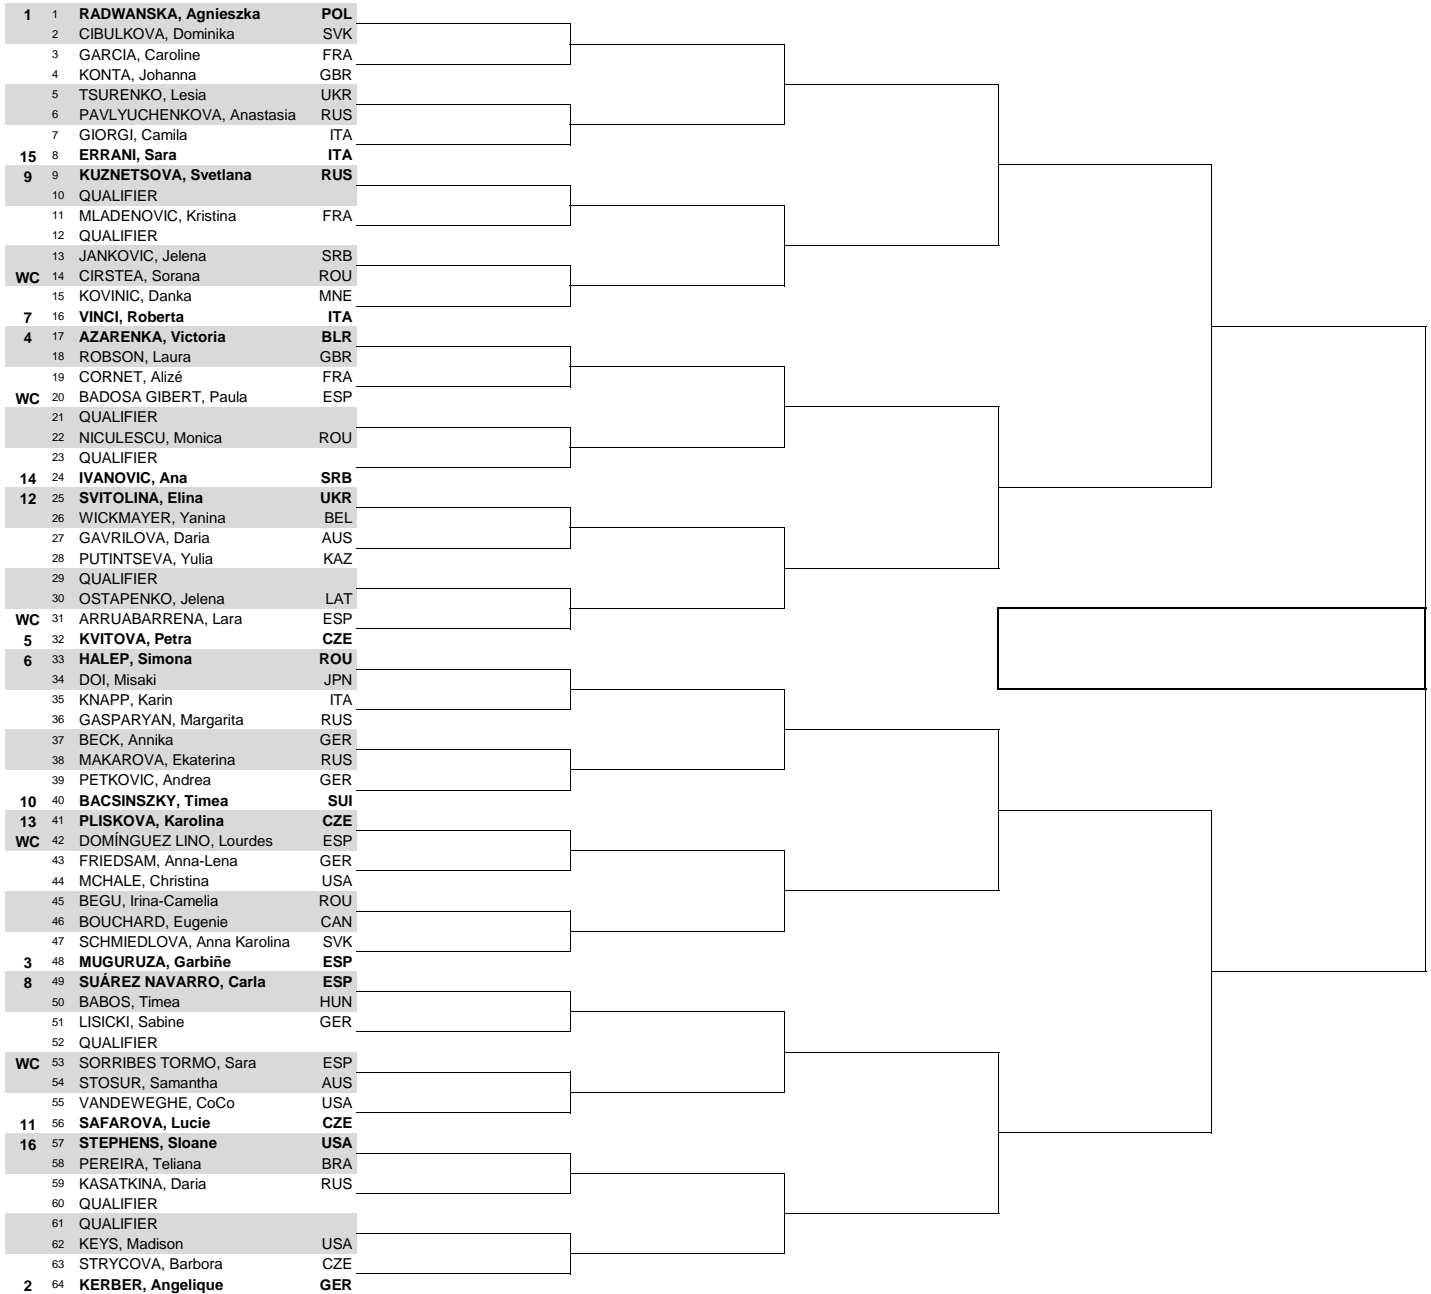

# Mutua Madrid Open

Madrid, ESP April 30 - May 8, 2016  
 € 4,771,360 - WTA Premier Mandatory  
 Red Clay

MAIN DRAW SINGLES

Seeded Players	Rank	On-site Prize Money Breakdown - Eur	Pts.	Lucky Losers
1 RADWANSKA, Agnieszka	2	Winner	€ 912,900	1000
2 KERBER, Angelique	3	Finalists	€ 447,630	650
3 MUGURUZA, Garbiñe	4	Semi-Finalists	€ 225,300	390
4 AZARENKA, Victoria	5	Quarter Finalists	€ 114,560	215
5 KVITOVA, Petra	6	3rd Round	€ 59,490	120
6 HALEP, Simona	7	2nd Round	€ 28,220	65
7 VINCI, Roberta	8	1st Round	€ 13,250	10
8 SUAREZ NAVARRO, Carla	11	<b>Last Direct Acceptance</b>		<b>Retirements/W.O.</b>
9 KUZNETSOVA, Svetlana	13	Laura Robson - 58		
10 BACSINSZKY, Tímea	15	Players Representative(s)		
11 SAFAROVA, Lucie	16	Carla Suarez Navarro/Paula Badosa Gibert		
12 SVITOLINA, Elina	17	WTA Supervisor(s)		
13 PLISKOVA, Karolina	18	G. Orlandi/T. Cho/K. Cramer		
14 IVANOVIC, Ana	19	www.wtatennis.com		
15 ERRANI, Sara	20	facebook.com/WTA   twitter.com/WTA   youtube.com/WTA		
16 STEPHENS, Sloane	21			